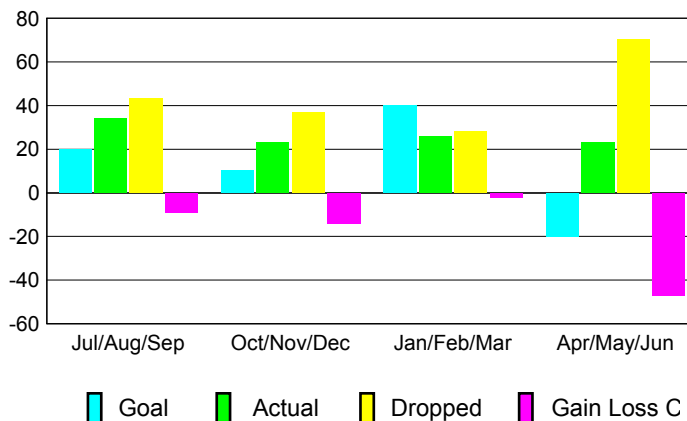

GMT: **Junichi Takata**

Location: **JAPAN**

GMT CA: **5**

CLUBS

Month	New Club Goal	Actual New Clubs	Actual Dropped Clubs	Gain/Loss of Clubs
2012-2013				
Jul/Aug/Sep	0	0	0	0
Oct/Nov/Dec	0	0	1	-1
Jan/Feb/Mar	1	0	0	0
Apr/May/June	0	0	0	0
Totals	1	0	1	-1

MEMBERSHIP

Month	Net Memb Goal	Actual New Memb	Actual Dropped Memb	Gain/Loss of Memb
2012-2013				
Jul/Aug/Sep	20	34	43	-9
Oct/Nov/Dec	10	23	37	-14
Jan/Feb/Mar	40	26	28	-2
Apr/May/June	-20	23	70	-47
Totals	50	106	178	-72

Club Results 2012-2013

Goal, New, Dropped, Gain/Loss

Membership Results 2012-2013

Goal, New, Dropped, Gain/Loss

YTD Status Quo Clubs 2012-2013

Status Quo Clubs Compared to Status Quo Members

Gender Comparison 2012-2013