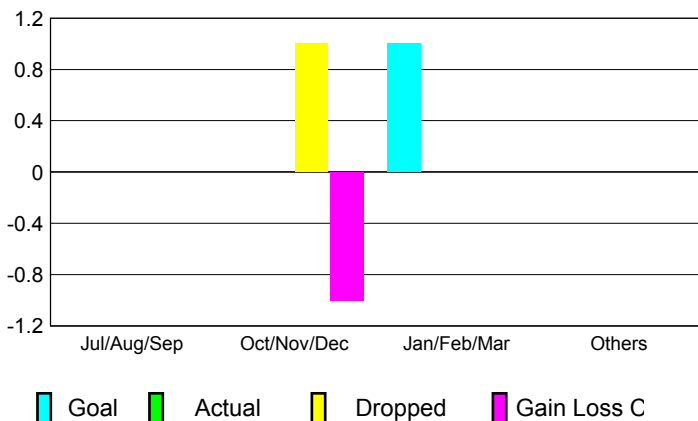

GMT: **Junichi Takata**

Location: **JAPAN**

GMT CA: **5**

CLUBS

Month	New Club Goal	Actual New Clubs	Actual Dropped Clubs	Gain/Loss of Clubs
2012-2013				
Jul/Aug/Sep	0	0	0	0
Oct/Nov/Dec	0	0	1	-1
Jan/Feb/Mar	1	0	0	0
Apr/May/June	0	0	0	0
Totals	1	0	1	-1

MEMBERSHIP

Month	Net Memb Goal	Actual New Memb	Actual Dropped Memb	Gain/Loss of Memb
2012-2013				
Jul/Aug/Sep	20	34	43	-9
Oct/Nov/Dec	10	23	37	-14
Jan/Feb/Mar	40	26	28	-2
Apr/May/June	-20	23	70	-47
Totals	50	106	178	-72

Club Results 2012-2013

Goal, New, Dropped, Gain/Loss